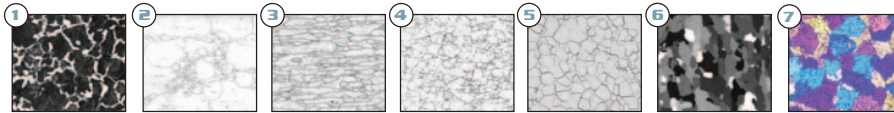

Typical Examples Covered Within Each Application Package

Grain and Cell Sizing Package

Parameter measures: Area, Length, ASTM E112, Average Area, Mean Horizontal and Vertical Chord, ASTM E112 Heyn Method and more...

- | | |
|---|---|
| 1. Dark grains with light phase at boundaries | 5. Light grains with dark outlines |
| 2. Duplex grains with inclusions | 6. Solid grains with various gray levels |
| 3. Elongated grains with dark outlines | 7. Solid grains with various colors (hue) |
| 4. Incomplete grains with dark outlines | |

Layer Thickness Package

Parameter measures: Length, Mean Width, Mean Vertical Chord and more...

- | | |
|---------------------------------|---|
| 1. Multiple layers | 4. Two layers of different coating types |
| 2. One layer of porous coating | 5. Two layers of the same type of coating |
| 3. One layer of regular coating | |

Particle Sizing Package

Parameter measures: Area, Count, Circumference, Diameter, Length, Width, Feret Average, Sphericity, Roundness, Aspect Ratio and more...

- | | |
|----------------------------|----------------------|
| 1. Bubbles | 5. Smooth particles |
| 2. Cross section of fibers | 6. Spheres in liquid |
| 3. Rough particles | 7. Spheres |
| 4. Blood cells | |