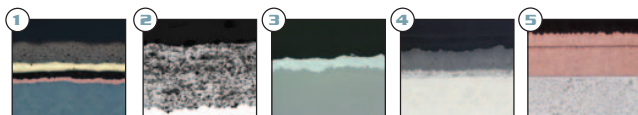

Typical Examples Covered Within Each Application Package

Grain and Cell Sizing Package

Parameter measures: Area, Length, ASTM E112, Average Area, Mean Horizontal and Vertical Chord, ASTM E112 Heyn Method and more...

- | | |
|---|---|
| 1. Dark grains with light phase at boundaries | 5. Light grains with dark outlines |
| 2. Duplex grains with inclusions | 6. Solid grains with various gray levels |
| 3. Elongated grains with dark outlines | 7. Solid grains with various colors (hue) |
| 4. Incomplete grains with dark outlines | |

Particle Sizing Package

Parameter measures: Area, Count, Circumference, Diameter, Length, Width, Feret Average, Sphericity, Roundness, Aspect Ratio and more...

- | | |
|----------------------------|----------------------|
| 1. Bubbles | 5. Smooth particles |
| 2. Cross section of fibers | 6. Spheres in liquid |
| 3. Rough particles | 7. Spheres |
| 4. Blood cells | |

Phase Analysis Package

Parameter measures: Area, Length, Perimeter, Mean Horizontal and Vertical Chord, Area Percent, Count, Density, Aspect Ratio and more...

- | | |
|---------------------------------------|---|
| 1. Two phases in gray | 6. Three phases in gray with particles |
| 2. Two phases in gray with particles | 7. Three phases in color |
| 3. Two phases in color | 8. Three phases in color with particles |
| 4. Two phases in color with particles | 9. Up to five phases in color |
| 5. Three phases in gray | 10. Up to five phases in gray |